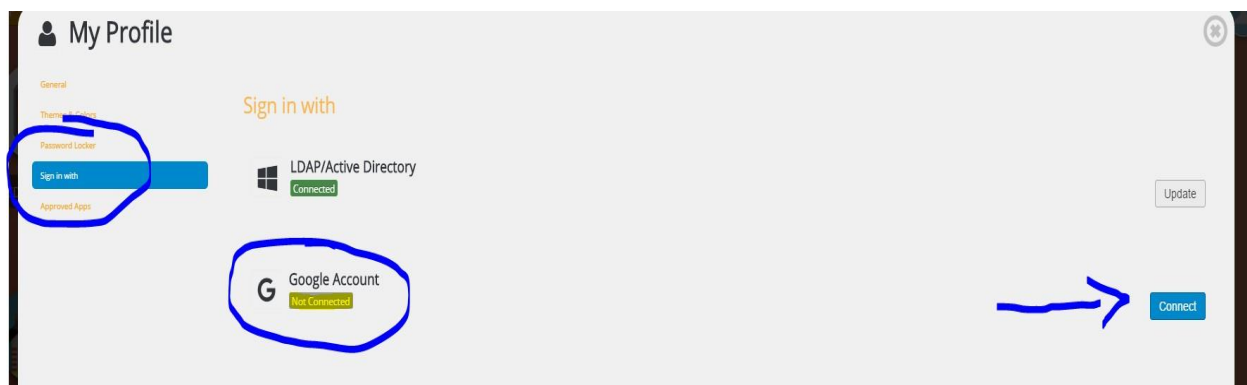

Click “Sign in with” then “Connect” next to Google Account