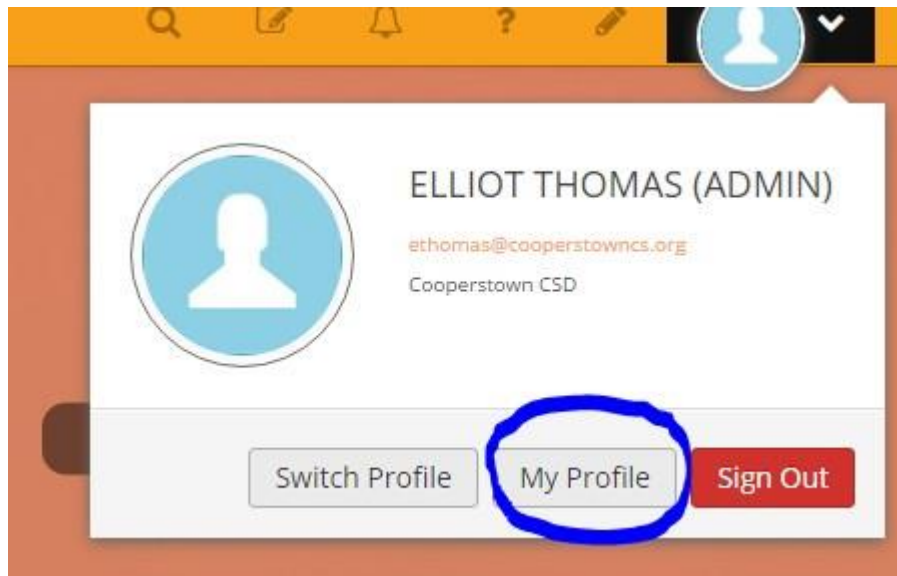

ClassLink | Google SSO Integration

Integrating your ccsmail.org account to ClassLink is very easy and allows you one-click sign on, with Chromebooks or when you are signed into Chrome on PC/Mac.

Logon to ClassLink using your network username and global password.

This is the same credentials you use to sign into your Chromebook or AD Computer.

Click the avatar menu in the upper right corner of ClassLink and click “My Profile”